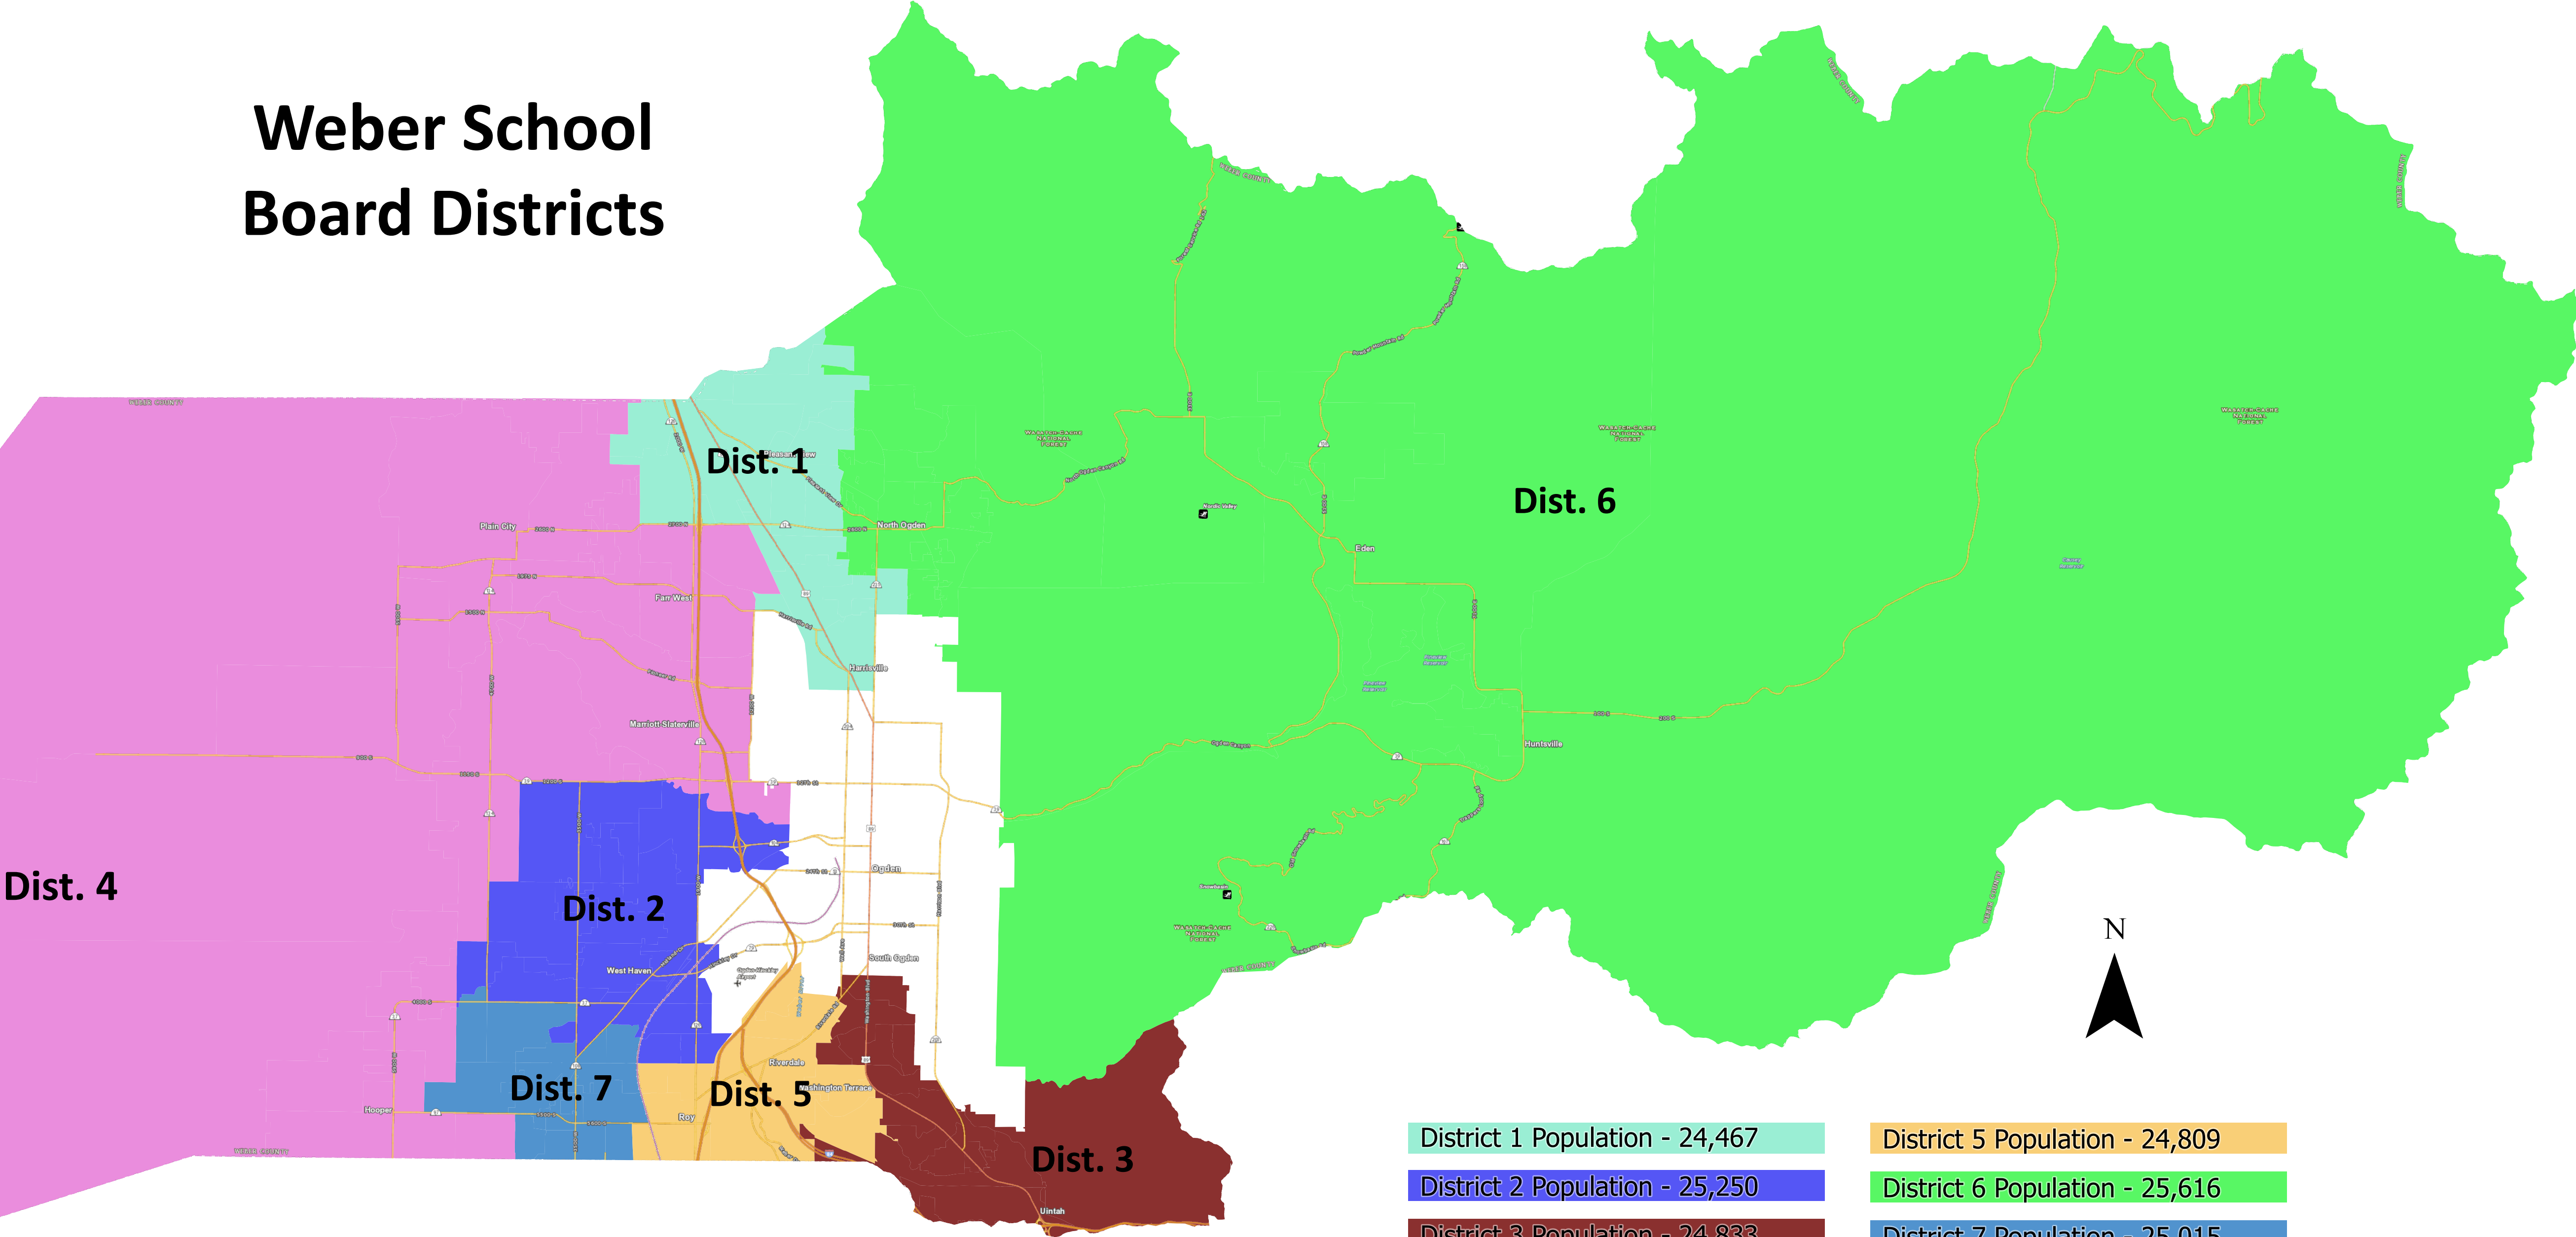

Weber School Board Districts

District 1 Population - 24,467
District 2 Population - 25,250
District 3 Population - 24,833
District 4 Population - 24,912

District 5 Population - 24,809
District 6 Population - 25,616
District 7 Population - 25,015